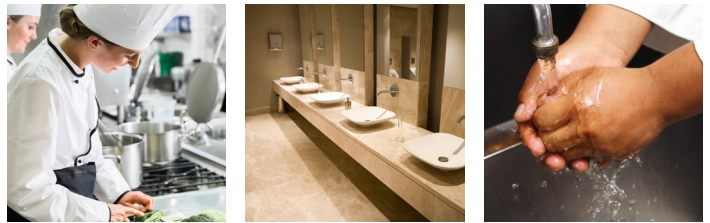

- Enriched with moisturizers and skin conditioners
- USDA Certified biobased formulation
- EcoLogo Certified